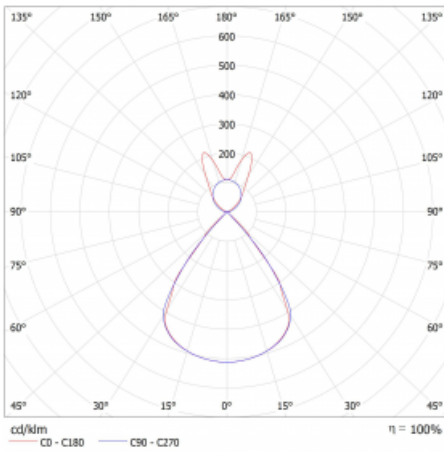

Luminaire

Lina45-S

145S-5B1Z-20GEE/830, W

EPD®

Imagine a linear luminaire that can satisfy all your needs: it meets UGR, has high efficiency and you can build it to your specifications. And it looks great too. The Lina45-S offers opal, microprism and optical grille variants, so it can easily meet both UGR under 19 at 4300 lm luminous flux. It is a great solution for visually demanding spaces, as it even meets UGR under 16 in some variants. In addition, you can complement the modular luminaire with a Vali55 relay module, a Rundo circular luminaire or 2 - 3 CUBE reflectors. The indirect lighting component is provided by a clear plexiglass module or a batwing diffuser, which creates a more even illumination of the ceiling. A welcome feature is also the possibility of a curtain at the joint of the profiles, which are also fitted with caps to prevent even minimal draughts. The individual segments are easily connected using connectors and plugged into 230 V.

Type of installation	Suspended
Light distribution	Direct-indirect wide-lighting distribution
Luminaire shape	Linear
Colour of the luminaires	White
Material	Aluminium
Lifetime	L80/B20 50 000 hours
Warranty	60 months
Description of luminaires	Luminaire suspended
Dimensions	1122 mm × 47 mm × 69 mm
Light source	LED MODUL
Type of optical system	Plastic louvre low UGR
Luminous flux	2790 lm ± 10 %
Colour Temperature	3000 K warm white
Luminous efficacy	136 lm/W
MacAdam Light source	3
Colour rendering index	80
UGR max. X=4H Y=8H, ρ=70,50,20	13.1

Technical drawing

Luminaire power input 20.5 W \pm 10 %

Connection of the luminaires Electronic ballast non-dimmable

Electrical voltage 220-240V

Frequency 50/60Hz

⊕ CE IP 20

Curve

Downloads