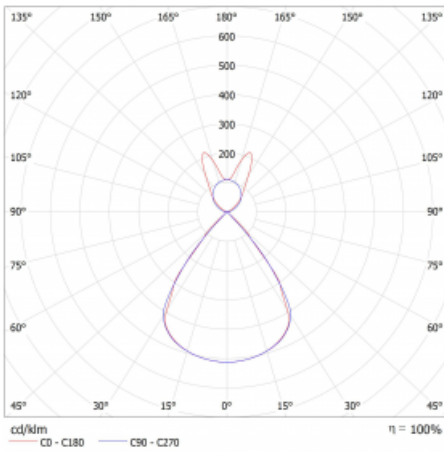

Type of installation	Suspended
Light distribution	Direct-indirect wide-lighting distribution
Luminaire shape	Linear
Colour of the luminaires	Silver
Material	Aluminium
Lifetime	L80/B20 50 000 hours
Warranty	60 months
Description of luminaires	Luminaire suspended
Dimensions	1122 mm × 47 mm × 69 mm
Light source	LED MODUL
Type of optical system	Plastic louvre low UGR
Luminous flux	2790 lm ± 10 %
Colour Temperature	3000 K warm white
Luminous efficacy	136 lm/W
MacAdam Light source	3
Colour rendering index	80
UGR max. X=4H Y=8H, ρ=70,50,20	13.1

## Technical drawing

Luminaire power input 20.5 W  $\pm$  10 %

Connection of the luminaires Electronic ballast non-dimmable

Electrical voltage 220-240V

Frequency 50/60Hz

⊕ CE IP 20

## Curve