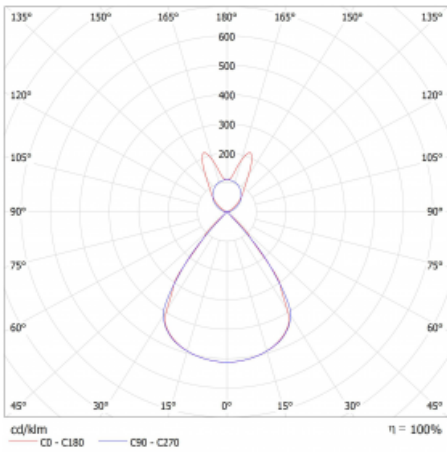

Type of installation	Suspended
Light distribution	Direct-indirect wide-lighting distribution
Luminaire shape	Linear
Colour of the luminaires	White
Material	Aluminium
Lifetime	L80/B20 50 000 hours
Warranty	5 years
Description of luminaires	Luminaire suspended
Dimensions	1122 mm × 47 mm × 69 mm
Light source	LED MODUL
Type of optical system	Plastic louvre low UGR
Luminous flux*	2910 lm
Colour Temperature	4000 K cool white
Luminous efficacy	142 lm/W
MacAdam Light source	3
Colour rendering index	80
UGR max. X=4H Y=8H, ρ=70,50,20	13.2

## Technical drawing

Luminaire power input\* 20.5 W

Connection of the luminaires DALI

Electrical voltage 220-240V

Frequency 50/60Hz

⊕ CE IP 20

\*±10 %

## Curve