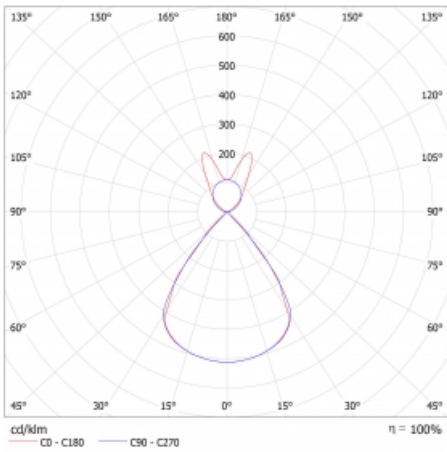

Type of installation	Suspended
Light distribution	Direct-indirect wide-lighting distribution
Luminaire shape	Linear
Colour of the luminaires	White
Material	Aluminium
Lifetime	L80/B20 50 000 hours
Warranty	60 months
Description of luminaires	Luminaire suspended
Dimensions	1122 mm × 47 mm × 69 mm
Light source	LED MODUL
Type of optical system	Plastic louvre low UGR
Luminous flux	2910 lm ± 10 %
Colour Temperature	4000 K cool white
Luminous efficacy	142 lm/W
MacAdam Light source	3
Colour rendering index	80
UGR max. X=4H Y=8H, ρ=70,50,20	13.2

## Technical drawing

Luminaire power input 20.5 W  $\pm$  10 %

Connection of the luminaires DALI dimmable

Electrical voltage 220-240V

Frequency 50/60Hz

⊕ CE IP 20

## Curve