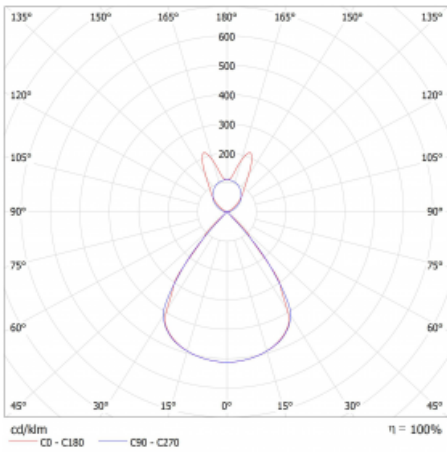

Type of installation	Suspended
Light distribution	Direct-indirect wide-lighting distribution
Luminaire shape	Linear
Colour of the luminaires	Silver
Material	Aluminium
Lifetime	L80/B20 50 000 hours
Warranty	5 years
Description of luminaires	Luminaire suspended
Dimensions	1122 mm × 47 mm × 69 mm
Light source	LED MODUL
Type of optical system	Plastic louvre low UGR
Luminous flux*	2910 lm
Colour Temperature	4000 K cool white
Luminous efficacy	142 lm/W
MacAdam Light source	3
Colour rendering index	80
UGR max. X=4H Y=8H, ρ=70,50,20	13.2

## Technical drawing

Luminaire power input\* 20.5 W

Connection of the luminaires DALI

Electrical voltage 220-240V

Frequency 50/60Hz

⊕ CE IP 20

\*±10 %

## Curve