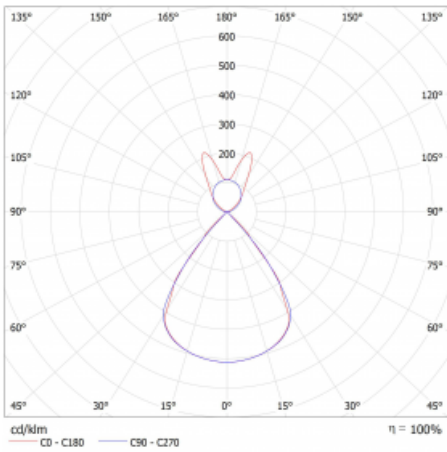

Type of installation	Suspended
Light distribution	Direct-indirect wide-lighting distribution
Luminaire shape	Linear
Colour of the luminaires	Black
Material	Aluminium
Lifetime	L80/B20 50 000 hours
Warranty	60 months
Description of luminaires	Luminaire suspended
Dimensions	1122 mm × 47 mm × 69 mm
Light source	LED MODUL
Type of optical system	Plastic louvre low UGR
Luminous flux	2790 lm ± 10 %
Colour Temperature	3000 K warm white
Luminous efficacy	136 lm/W
MacAdam Light source	3
Colour rendering index	80
UGR max. X=4H Y=8H, ρ=70,50,20	13.1

## Technical drawing

Luminaire power input 20.5 W  $\pm$  10 %

Connection of the luminaires DALI dimmable

Electrical voltage 220-240V

Frequency 50/60Hz

⊕ CE IP 20

## Curve