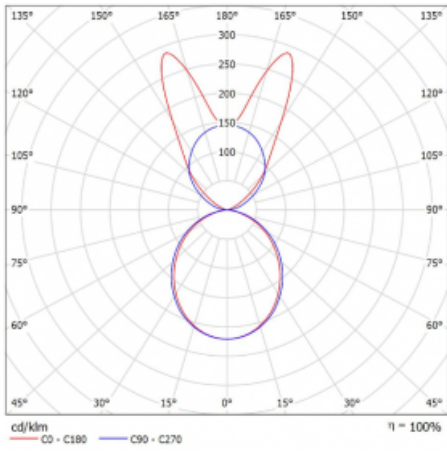

Curve

Luminaire power input 89.8 W $\pm$ 10 %

Connection of the luminaires Electronic ballast non-dimmable with 3h emergency

Electrical voltage 220-240V

Frequency 50/60Hz

⊕ CE IP 20