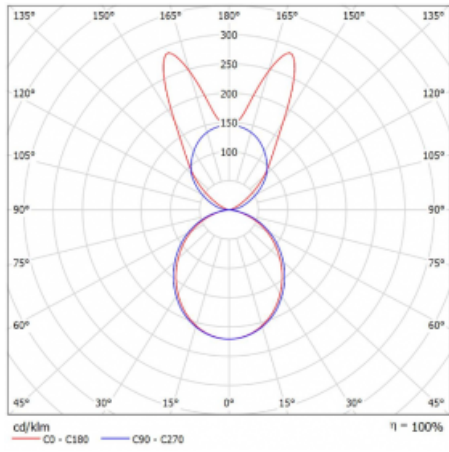

Curve

Luminaire power input 89.8 W $\pm$ 10 %

Connection of the luminaires Electronic ballast non-dimmable with 3h emergency

Electrical voltage 220-240V

Frequency 50/60Hz

⊕ CE IP 20