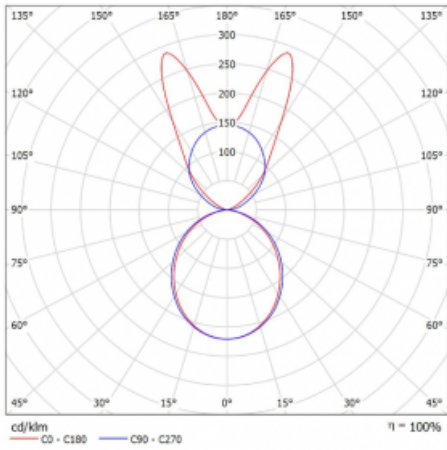

Curve

Luminaire power input* 89.8 W

Connection of the luminaires ON/OFF + 3h emergency

Electrical voltage 220-240V

Frequency 50/60Hz

⊕ CE IP 20

*±10 %