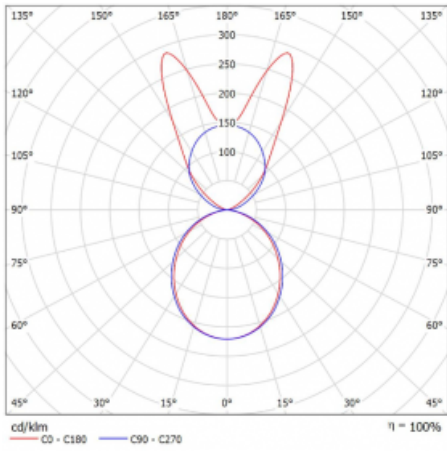

Curve

Luminaire power input 89.8 W $\pm$ 10 %

Connection of the luminaires Electronic ballast non-dimmable with 1h emergency

Electrical voltage 220-240V

Frequency 50/60Hz

⊕ CE IP 20