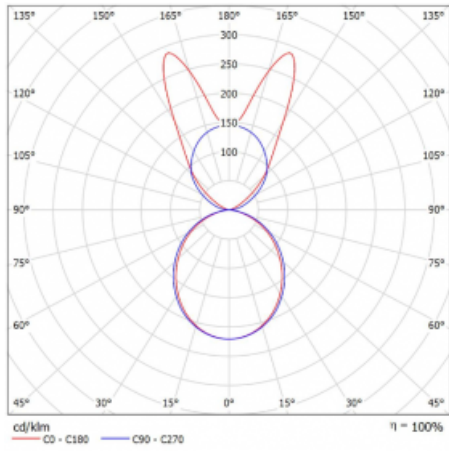

Curve

Luminaire power input 89.8 W ± 10 %

Connection of the luminaires Electronic ballast non-dimmable

Electrical voltage 220-240V

Frequency 50/60Hz

⊕ CE IP 20