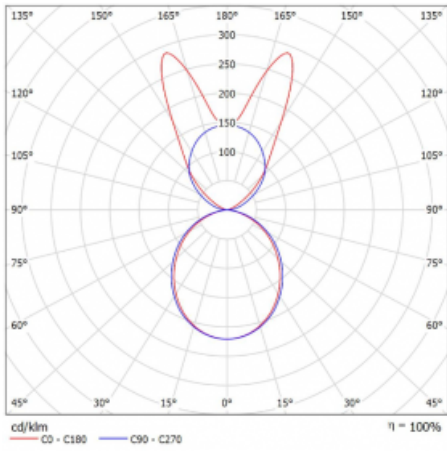

# Lina45-S

145S-5B1K-40GHE/830, B

**EPD<sup>®</sup>**

Imagine a linear luminaire that can satisfy all your needs: it meets UGR, has high efficiency and you can build it to your specifications. And it looks great too. The Lina45-S offers opal, microprism and optical grille variants, so it can easily meet both UGR under 19 at 4300 lm luminous flux. It is a great solution for visually demanding spaces, as it even meets UGR under 16 in some variants. In addition, you can complement the modular luminaire with a Vali55 relay module, a Rundo circular luminaire or 2 - 3 CUBE reflectors. The indirect lighting component is provided by a clear plexiglass module or a batwing diffuser, which creates a more even illumination of the ceiling. A welcome feature is also the possibility of a curtain at the joint of the profiles, which are also fitted with caps to prevent even minimal draughts. The individual segments are easily connected using connectors and plugged into 230 V.

Type of installation	Suspended
Light distribution	Direct-indirect wide-lighting distribution
Luminaire shape	Linear
Colour of the luminaires	Black
Material	Aluminium
Lifetime	L80/B20 50 000 hours
Warranty	5 years
Description of luminaires	Luminaire suspended
item description	D/I - 56/44
Dimensions	2244 mm × 47 mm × 69 mm
Light source	LED MODUL
Type of optical system	Opal diffuser
Luminous flux*	13640 lm
Colour Temperature	3000 K warm white
Luminous efficacy	152 lm/W
MacAdam Light source	3
Colour rendering index	80
UGR max. X=4H Y=8H, $\rho=70,50,20$	24

## Curve

Luminaire power input\* 89.8 W

Connection of the luminaires ON/OFF

Electrical voltage 220-240V

Frequency 50/60Hz

⊕ CE IP 20

\*±10 %