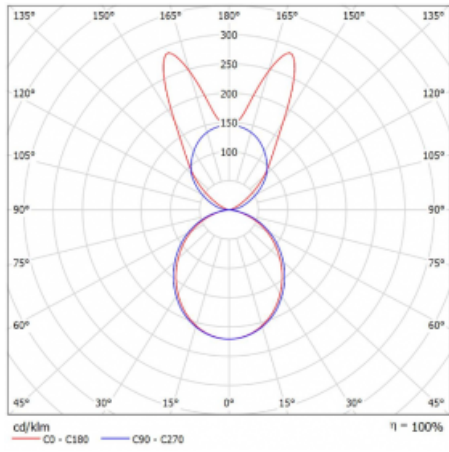

# Lina45-S

145S-5B1K-40GHD/830, W

Imagine a linear luminaire that can satisfy all your needs: it meets UGR, has high efficiency and you can build it to your specifications. And it looks great too. The Lina45-S offers opal, microprism and optical grille variants, so it can easily meet both UGR under 19 at 4300 lm luminous flux. It is a great solution for visually demanding spaces, as it even meets UGR under 16 in some variants. In addition, you can complement the modular luminaire with a Vali55 relay module, a Rundo circular luminaire or 2 - 3 CUBE reflectors. The indirect lighting component is provided by a clear plexiglass module or a batwing diffuser, which creates a more even illumination of the ceiling. A welcome feature is also the possibility of a curtain at the joint of the profiles, which are also fitted with caps to prevent even minimal draughts. The individual segments are easily connected using connectors and plugged into 230 V.

Type of installation	Suspended
Light distribution	Direct-indirect wide-lighting distribution
Luminaire shape	Linear
Colour of the luminaires	White
Material	Aluminium
Lifetime	L80/B20 50 000 hours
Warranty	5 years
Description of luminaires	Luminaire suspended
item description	D/I - 56/44
Dimensions	2244 mm × 47 mm × 69 mm
Weight	5 kg
Light source	LED MODUL
Type of optical system	Opal diffuser
Luminous flux*	13640 lm
Colour Temperature	3000 K warm white
Luminous efficacy	152 lm/W
MacAdam Light source	3
Colour rendering index	80
UGR max. X=4H Y=8H, ρ=70,50,20	24

## Curve

Luminaire power input\* 89.8 W

Connection of the luminaires DALI

Electrical voltage 220-240V

Frequency 50/60Hz

⊕ CE IP 20

\*±10 %