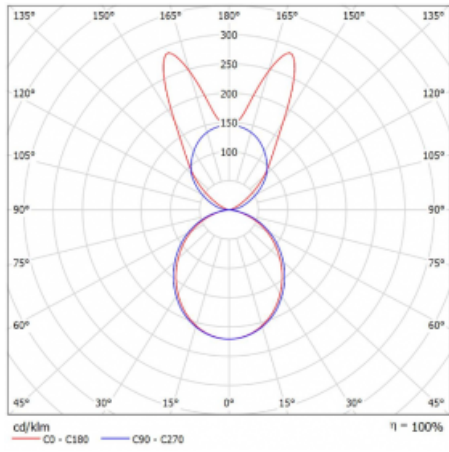

# Lina45-S

145S-5B1K-40GHD/830, B

Imagine a linear luminaire that can satisfy all your needs: it meets UGR, has high efficiency and you can build it to your specifications. And it looks great too. The Lina45-S offers opal, microprism and optical grille variants, so it can easily meet both UGR under 19 at 4300 lm luminous flux. It is a great solution for visually demanding spaces, as it even meets UGR under 16 in some variants. In addition, you can complement the modular luminaire with a Vali55 relay module, a Rundo circular luminaire or 2 - 3 CUBE reflectors. The indirect lighting component is provided by a clear plexiglass module or a batwing diffuser, which creates a more even illumination of the ceiling. A welcome feature is also the possibility of a curtain at the joint of the profiles, which are also fitted with caps to prevent even minimal draughts. The individual segments are easily connected using connectors and plugged into 230 V.

Type of installation	Suspended
Light distribution	Direct-indirect wide-lighting distribution
Luminaire shape	Linear
Colour of the luminaires	Black
Material	Aluminium
Lifetime	L80/B20 50 000 hours
Warranty	5 years
Description of luminaires	Luminaire suspended
item description	D/I - 56/44
Dimensions	2244 mm × 47 mm × 69 mm
Weight	5 kg
Light source	LED MODUL
Type of optical system	Opal diffuser
Luminous flux*	13640 lm
Colour Temperature	3000 K warm white
Luminous efficacy	152 lm/W
MacAdam Light source	3
Colour rendering index	80
UGR max. X=4H Y=8H, ρ=70,50,20	24

## Curve

Luminaire power input\* 89.8 W

Connection of the luminaires DALI

Electrical voltage 220-240V

Frequency 50/60Hz

⊕ CE IP 20

\*±10 %