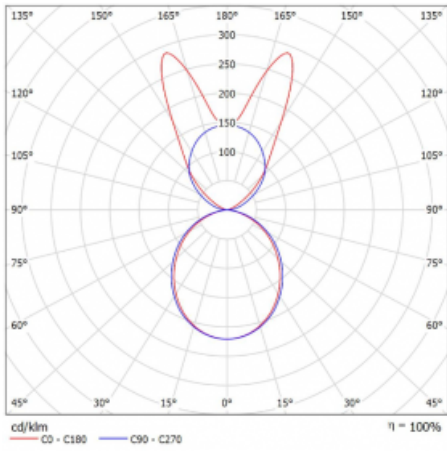

Curve

Luminaire power input* 56.5 W

Connection of the luminaires ON/OFF + 3h emergency

Electrical voltage 220-240V

Frequency 50/60Hz

⊕ CE IP 20

*±10 %