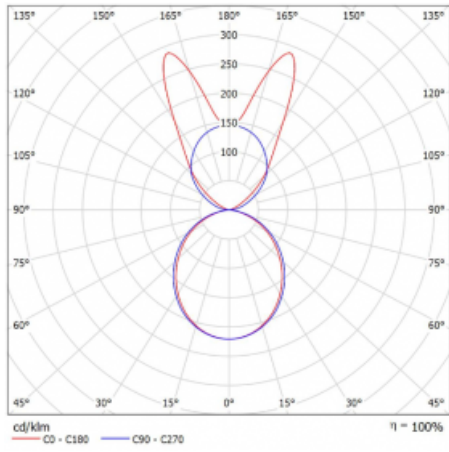

Curve

Luminaire power input 56.5 W $\pm$ 10 %

Connection of the luminaires Electronic ballast non-dimmable with 3h emergency

Electrical voltage 220-240V

Frequency 50/60Hz

⊕ CE IP 20