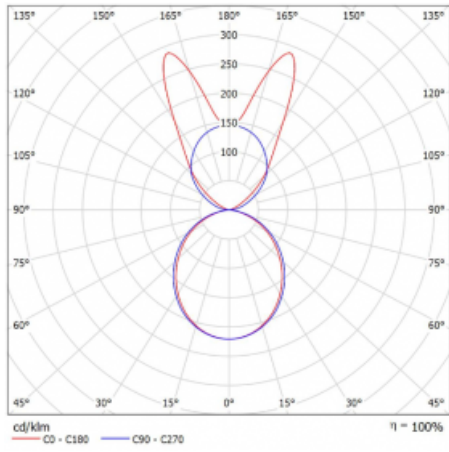

Curve

Luminaire power input 56.5 W $\pm$ 10 %

Connection of the luminaires Electronic ballast non-dimmable with 1h emergency

Electrical voltage 220-240V

Frequency 50/60Hz

⊕ CE IP 20