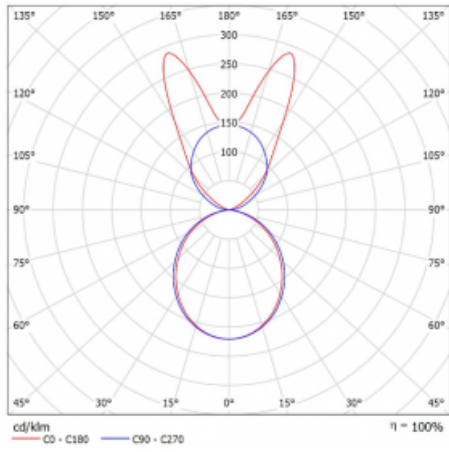

Curve

Luminaire power input 56.5 W ± 10 %

Connection of the luminaires Electronic ballast non-dimmable

Electrical voltage 220-240V

Frequency 50/60Hz

⊕ CE IP 20