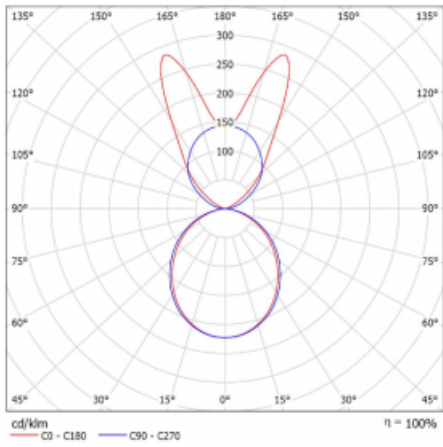

Curve

Luminaire power input 78.7 W ± 10 %

Connection of the luminaires Electronic ballast non-dimmable with 3h emergency

Electrical voltage 220-240V

Frequency 50/60Hz

⊕ CE IP 20