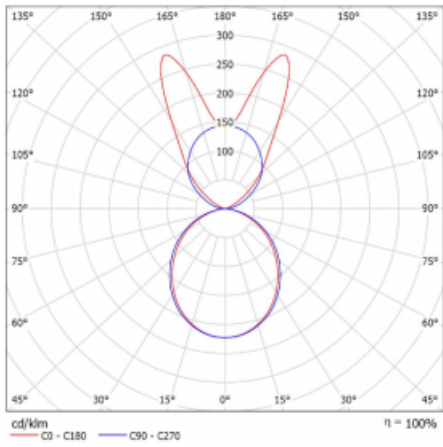

Luminaire

Lina45-S

145S-5B1K-35GHE/840, S

EPD®

Imagine a linear luminaire that can satisfy all your needs: it meets UGR, has high efficiency and you can build it to your specifications. And it looks great too. The Lina45-S offers opal, microprism and optical grille variants, so it can easily meet both UGR under 19 at 4300 lm luminous flux. It is a great solution for visually demanding spaces, as it even meets UGR under 16 in some variants. In addition, you can complement the modular luminaire with a Vali55 relay module, a Rundo circular luminaire or 2 - 3 CUBE reflectors. The indirect lighting component is provided by a clear plexiglass module or a batwing diffuser, which creates a more even illumination of the ceiling. A welcome feature is also the possibility of a curtain at the joint of the profiles, which are also fitted with caps to prevent even minimal draughts. The individual segments are easily connected using connectors and plugged into 230 V.

Type of installation	Suspended
Light distribution	Direct-indirect wide-lighting distribution
Luminaire shape	Linear
Colour of the luminaires	Silver
Material	Aluminium
Lifetime	L80/B20 50 000 hours
Warranty	60 months
Description of luminaires	Luminaire suspended
item description	D/I - 57/43
Dimensions	1964 mm × 47 mm × 69 mm
Light source	LED MODUL
Type of optical system	Opal diffuser
Luminous flux	12320 lm ± 10 %
Colour Temperature	4000 K cool white
Luminous efficacy	157 lm/W
MacAdam Light source	3
Colour rendering index	80
UGR max. X=4H Y=8H, $\rho=70,50,20$	24.2

Curve

Luminaire power input 78.7 W \pm 10 %

Connection of the luminaires Electronic ballast non-dimmable

Electrical voltage 220-240V

Frequency 50/60Hz

⊕ CE IP 20

Downloads

Installation instructions