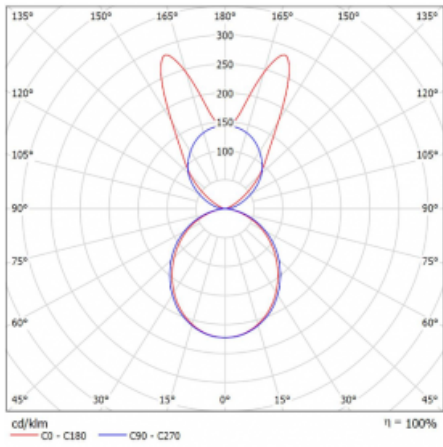

# Lina45-S

145S-5B1K-35GHE/840, B

**EPD®**

Imagine a linear luminaire that can satisfy all your needs: it meets UGR, has high efficiency and you can build it to your specifications. And it looks great too. The Lina45-S offers opal, microprism and optical grille variants, so it can easily meet both UGR under 19 at 4300 lm luminous flux. It is a great solution for visually demanding spaces, as it even meets UGR under 16 in some variants. In addition, you can complement the modular luminaire with a Vali55 relay module, a Rundo circular luminaire or 2 - 3 CUBE reflectors. The indirect lighting component is provided by a clear plexiglass module or a batwing diffuser, which creates a more even illumination of the ceiling. A welcome feature is also the possibility of a curtain at the joint of the profiles, which are also fitted with caps to prevent even minimal draughts. The individual segments are easily connected using connectors and plugged into 230 V.

Type of installation	Suspended
Light distribution	Direct-indirect wide-lighting distribution
Luminaire shape	Linear
Colour of the luminaires	Black
Material	Aluminium
Lifetime	L80/B20 50 000 hours
Warranty	5 years
Description of luminaires	Luminaire suspended
item description	D/I - 57/43
Dimensions	1964 mm × 47 mm × 69 mm
Light source	LED MODUL
Type of optical system	Opal diffuser
Luminous flux*	12320 lm
Colour Temperature	4000 K cool white
Luminous efficacy	157 lm/W
MacAdam Light source	3
Colour rendering index	80
UGR max. X=4H Y=8H, $\rho=70,50,20$	24.2

## Curve

Luminaire power input\* 78.7 W

Connection of the luminaires ON/OFF

Electrical voltage 220-240V

Frequency 50/60Hz

 **CE** IP 20

\* $\pm 10\%$