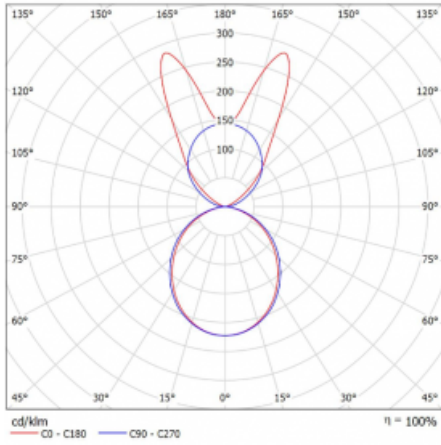

Curve

Luminaire power input 78.7 W $\pm$ 10 %

Connection of the luminaires Electronic ballast non-dimmable

Electrical voltage 220-240V

Frequency 50/60Hz

⊕ CE IP 20