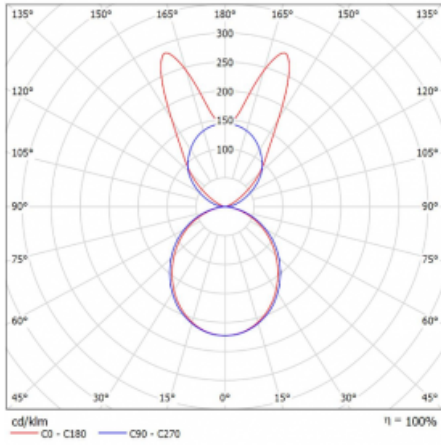

# Lina45-S

145S-5B1K-35GHD/830, W

EPD®

Imagine a linear luminaire that can satisfy all your needs: it meets UGR, has high efficiency and you can build it to your specifications. And it looks great too. The Lina45-S offers opal, microprism and optical grille variants, so it can easily meet both UGR under 19 at 4300 lm luminous flux. It is a great solution for visually demanding spaces, as it even meets UGR under 16 in some variants. In addition, you can complement the modular luminaire with a Vali55 relay module, a Rundo circular luminaire or 2 - 3 CUBE reflectors. The indirect lighting component is provided by a clear plexiglass module or a batwing diffuser, which creates a more even illumination of the ceiling. A welcome feature is also the possibility of a curtain at the joint of the profiles, which are also fitted with caps to prevent even minimal draughts. The individual segments are easily connected using connectors and plugged into 230 V.

Type of installation	Suspended
Light distribution	Direct-indirect wide-lighting distribution
Luminaire shape	Linear
Colour of the luminaires	White
Material	Aluminium
Lifetime	L80/B20 50 000 hours
Warranty	5 years
Description of luminaires	Luminaire suspended
item description	D/I - 57/43
Dimensions	1964 mm × 47 mm × 69 mm
Light source	LED MODUL
Type of optical system	Opal diffuser
Luminous flux*	11820 lm
Colour Temperature	3000 K warm white
Luminous efficacy	150 lm/W
MacAdam Light source	3
Colour rendering index	80
UGR max. X=4H Y=8H, $\rho=70,50,20$	24

## Curve

Luminaire power input\* 78.7 W

Connection of the luminaires DALI

Electrical voltage 220-240V

Frequency 50/60Hz

⊕ CE IP 20

\* $\pm 10\%$