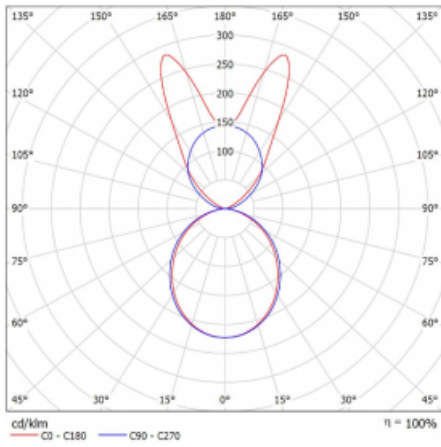

Curve

Luminaire power input* 49.5 W

Connection of the luminaires ON/OFF + 1h emergency

Electrical voltage 220-240V

Frequency 50/60Hz

⊕ CE IP 20

*±10 %