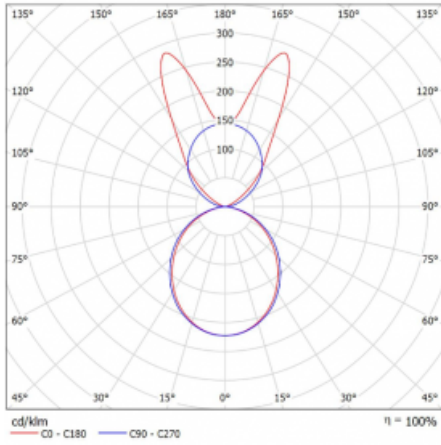

# Lina45-S

145S-5B1K-35GGE/840, S

EPD®

Imagine a linear luminaire that can satisfy all your needs: it meets UGR, has high efficiency and you can build it to your specifications. And it looks great too. The Lina45-S offers opal, microprism and optical grille variants, so it can easily meet both UGR under 19 at 4300 lm luminous flux. It is a great solution for visually demanding spaces, as it even meets UGR under 16 in some variants. In addition, you can complement the modular luminaire with a Vali55 relay module, a Rundo circular luminaire or 2 - 3 CUBE reflectors. The indirect lighting component is provided by a clear plexiglass module or a batwing diffuser, which creates a more even illumination of the ceiling. A welcome feature is also the possibility of a curtain at the joint of the profiles, which are also fitted with caps to prevent even minimal draughts. The individual segments are easily connected using connectors and plugged into 230 V.

Type of installation	Suspended
Light distribution	Direct-indirect wide-lighting distribution
Luminaire shape	Linear
Colour of the luminaires	Silver
Material	Aluminium
Lifetime	L80/B20 50 000 hours
Warranty	5 years
Description of luminaires	Luminaire suspended
item description	D/l - 55/45
Dimensions	1964 mm × 47 mm × 69 mm
Light source	LED MODUL
Type of optical system	Opal diffuser
Luminous flux*	7880 lm
Colour Temperature	4000 K cool white
Luminous efficacy	159 lm/W
MacAdam Light source	3
Colour rendering index	80
UGR max. X=4H Y=8H, $\rho=70,50,20$	22.6

## Curve

Luminaire power input\* 49.5 W

Connection of the luminaires ON/OFF

Electrical voltage 220-240V

Frequency 50/60Hz

⊕ CE IP 20

\* $\pm 10\%$