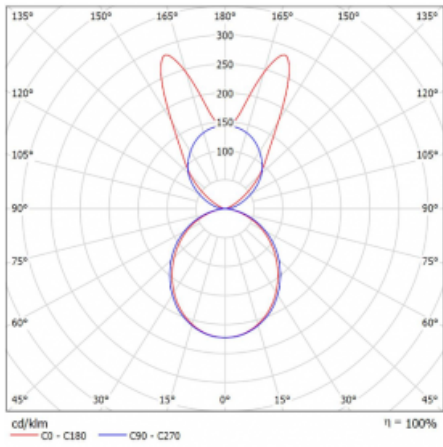

Curve

Luminaire power input 49.5 W $\pm$ 10 %

Connection of the luminaires Electronic ballast non-dimmable

Electrical voltage 220-240V

Frequency 50/60Hz

IP 20