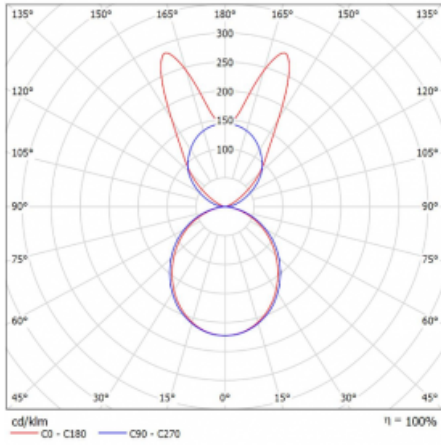

Curve

Luminaire power input 49.5 W ± 10 %

Connection of the luminaires Electronic ballast non-dimmable

Electrical voltage 220-240V

Frequency 50/60Hz

⊕ CE IP 20