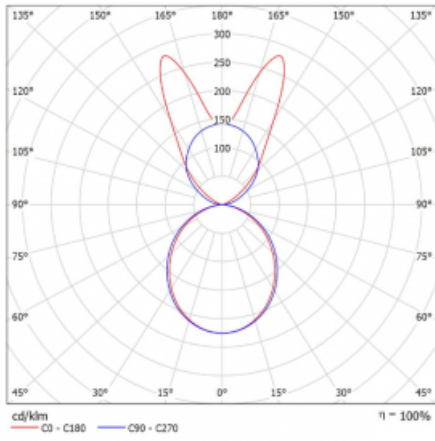

Curve

Luminaire power input 67.4 W ± 10 %

Connection of the luminaires Electronic ballast non-dimmable with 3h emergency

Electrical voltage 220-240V

Frequency 50/60Hz

⊕ CE IP 20