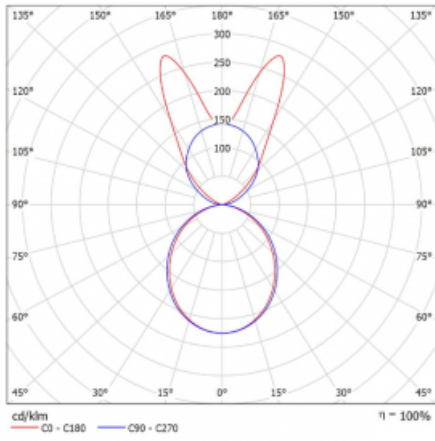

Curve

Luminaire power input 67.4 W ± 10 %

Connection of the luminaires Electronic ballast non-dimmable with 1h emergency

Electrical voltage 220-240V

Frequency 50/60Hz

⊕ CE IP 20