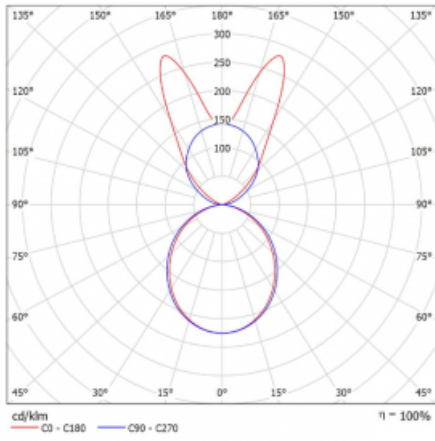

Curve

Luminaire power input* 67.4 W

Connection of the luminaires ON/OFF + 1h emergency

Electrical voltage 220-240V

Frequency 50/60Hz

⊕ CE IP 20

*±10 %