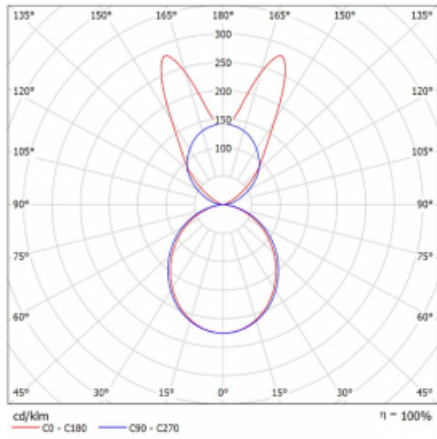

Curve

Luminaire power input 67.4 W ± 10 %

Connection of the luminaires Electronic ballast non-dimmable

Electrical voltage 220-240V

Frequency 50/60Hz

⊕ CE IP 20