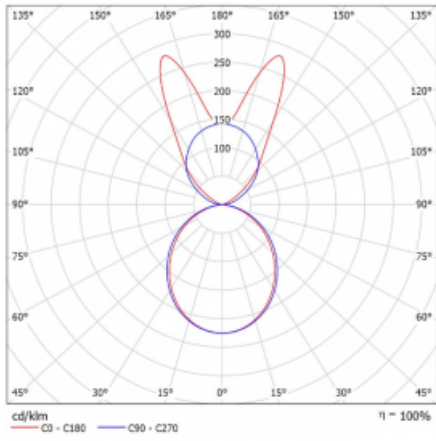

Luminaire

Lina45-S

145S-5B1K-30GHE/830, B

EPD®

Imagine a linear luminaire that can satisfy all your needs: it meets UGR, has high efficiency and you can build it to your specifications. And it looks great too. The Lina45-S offers opal, microprism and optical grille variants, so it can easily meet both UGR under 19 at 4300 lm luminous flux. It is a great solution for visually demanding spaces, as it even meets UGR under 16 in some variants. In addition, you can complement the modular luminaire with a Vali55 relay module, a Rundo circular luminaire or 2 - 3 CUBE reflectors. The indirect lighting component is provided by a clear plexiglass module or a batwing diffuser, which creates a more even illumination of the ceiling. A welcome feature is also the possibility of a curtain at the joint of the profiles, which are also fitted with caps to prevent even minimal draughts. The individual segments are easily connected using connectors and plugged into 230 V.

Type of installation	Suspended
Light distribution	Direct-indirect wide-lighting distribution
Luminaire shape	Linear
Colour of the luminaires	Black
Material	Aluminium
Lifetime	L80/B20 50 000 hours
Warranty	5 years
Description of luminaires	Luminaire suspended
item description	D/I - 59/41
Dimensions	1683 mm × 47 mm × 69 mm
Light source	LED MODUL
Type of optical system	Opal diffuser
Luminous flux*	10000 lm
Colour Temperature	3000 K warm white
Luminous efficacy	148 lm/W
MacAdam Light source	3
Colour rendering index	80
UGR max. X=4H Y=8H, $\rho=70,50,20$	24.1

Curve

Luminaire power input* 67.4 W

Connection of the luminaires ON/OFF

Electrical voltage 220-240V

Frequency 50/60Hz

⊕ CE IP 20

*±10 %

Downloads