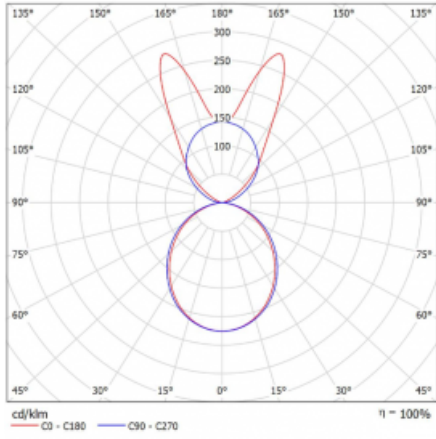

# Lina45-S

145S-5B1K-30GHD/840, W

**EPD®**

Imagine a linear luminaire that can satisfy all your needs: it meets UGR, has high efficiency and you can build it to your specifications. And it looks great too. The Lina45-S offers opal, microprism and optical grille variants, so it can easily meet both UGR under 19 at 4300 lm luminous flux. It is a great solution for visually demanding spaces, as it even meets UGR under 16 in some variants. In addition, you can complement the modular luminaire with a Vali55 relay module, a Rundo circular luminaire or 2 - 3 CUBE reflectors. The indirect lighting component is provided by a clear plexiglass module or a batwing diffuser, which creates a more even illumination of the ceiling. A welcome feature is also the possibility of a curtain at the joint of the profiles, which are also fitted with caps to prevent even minimal draughts. The individual segments are easily connected using connectors and plugged into 230 V.

Type of installation	Suspended
Light distribution	Direct-indirect wide-lighting distribution
Luminaire shape	Linear
Colour of the luminaires	White
Material	Aluminium
Lifetime	L80/B20 50 000 hours
Warranty	5 years
Description of luminaires	Luminaire suspended
item description	D/I - 59/41
Dimensions	1683 mm × 47 mm × 69 mm
Light source	LED MODUL
Type of optical system	Opal diffuser
Luminous flux*	10420 lm
Colour Temperature	4000 K cool white
Luminous efficacy	155 lm/W
MacAdam Light source	3
Colour rendering index	80
UGR max. X=4H Y=8H, $\rho=70,50,20$	24.3

## Curve

Luminaire power input\* 67.4 W

Connection of the luminaires DALI

Electrical voltage 220-240V

Frequency 50/60Hz

⊕ CE IP 20

\*±10 %