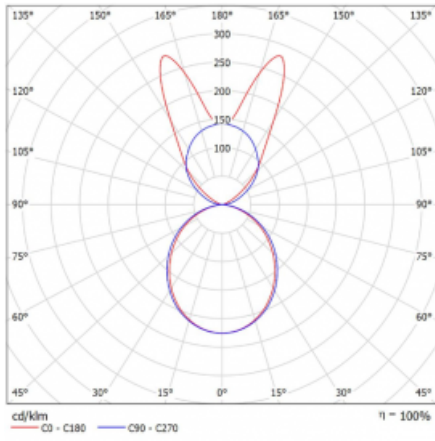

Curve

Luminaire power input 42.4 W ± 10 %

Connection of the luminaires Electronic ballast non-dimmable with 3h emergency

Electrical voltage 220-240V

Frequency 50/60Hz

⊕ CE IP 20