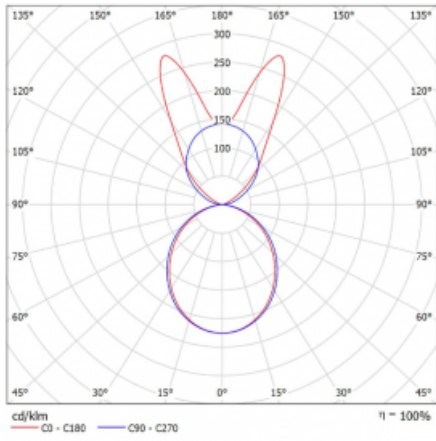

Luminaire

Lina45-S

145S-5B1K-30GGE/840, S

EPD®

Imagine a linear luminaire that can satisfy all your needs: it meets UGR, has high efficiency and you can build it to your specifications. And it looks great too. The Lina45-S offers opal, microprism and optical grille variants, so it can easily meet both UGR under 19 at 4300 lm luminous flux. It is a great solution for visually demanding spaces, as it even meets UGR under 16 in some variants. In addition, you can complement the modular luminaire with a Vali55 relay module, a Rundo circular luminaire or 2 - 3 CUBE reflectors. The indirect lighting component is provided by a clear plexiglass module or a batwing diffuser, which creates a more even illumination of the ceiling. A welcome feature is also the possibility of a curtain at the joint of the profiles, which are also fitted with caps to prevent even minimal draughts. The individual segments are easily connected using connectors and plugged into 230 V.

Type of installation	Suspended
Light distribution	Direct-indirect wide-lighting distribution
Luminaire shape	Linear
Colour of the luminaires	Silver
Material	Aluminium
Lifetime	L80/B20 50 000 hours
Warranty	5 years
Description of luminaires	Luminaire suspended
item description	D/I - 56/44
Dimensions	1683 mm × 47 mm × 69 mm
Light source	LED MODUL
Type of optical system	Opal diffuser
Luminous flux*	6670 lm
Colour Temperature	4000 K cool white
Luminous efficacy	157 lm/W
MacAdam Light source	3
Colour rendering index	80
UGR max. X=4H Y=8H, $\rho=70,50,20$	22.7

Curve

Luminaire power input* 42.4 W

Connection of the luminaires ON/OFF

Electrical voltage 220-240V

Frequency 50/60Hz

⊕ CE IP 20

*±10 %

Downloads