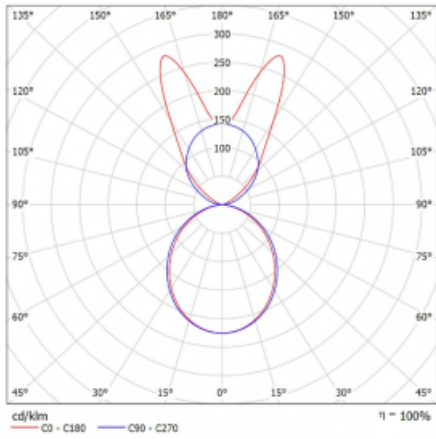

Luminaire

Lina45-S

145S-5B1K-30GGE/830, W

EPD®

Imagine a linear luminaire that can satisfy all your needs: it meets UGR, has high efficiency and you can build it to your specifications. And it looks great too. The Lina45-S offers opal, microprism and optical grille variants, so it can easily meet both UGR under 19 at 4300 lm luminous flux. It is a great solution for visually demanding spaces, as it even meets UGR under 16 in some variants. In addition, you can complement the modular luminaire with a Vali55 relay module, a Rundo circular luminaire or 2 - 3 CUBE reflectors. The indirect lighting component is provided by a clear plexiglass module or a batwing diffuser, which creates a more even illumination of the ceiling. A welcome feature is also the possibility of a curtain at the joint of the profiles, which are also fitted with caps to prevent even minimal draughts. The individual segments are easily connected using connectors and plugged into 230 V.

Type of installation	Suspended
Light distribution	Direct-indirect wide-lighting distribution
Luminaire shape	Linear
Colour of the luminaires	White
Material	Aluminium
Lifetime	L80/B20 50 000 hours
Warranty	5 years
Description of luminaires	Luminaire suspended
item description	D/I - 56/44
Dimensions	1683 mm × 47 mm × 69 mm
Light source	LED MODUL
Type of optical system	Opal diffuser
Luminous flux*	6400 lm
Colour Temperature	3000 K warm white
Luminous efficacy	151 lm/W
MacAdam Light source	3
Colour rendering index	80
UGR max. X=4H Y=8H, $\rho=70,50,20$	22.6

Curve

Luminaire power input* 42.4 W

Connection of the luminaires ON/OFF

Electrical voltage 220-240V

Frequency 50/60Hz

⊕ CE IP 20

*±10 %

Downloads