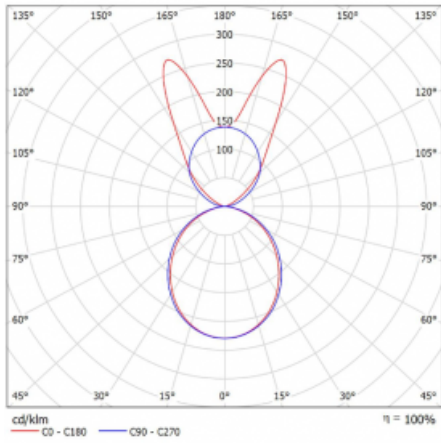

Luminaire

Lina45-S

145S-5B1K-25GHE/840, W

EPD®

Imagine a linear luminaire that can satisfy all your needs: it meets UGR, has high efficiency and you can build it to your specifications. And it looks great too. The Lina45-S offers opal, microprism and optical grille variants, so it can easily meet both UGR under 19 at 4300 lm luminous flux. It is a great solution for visually demanding spaces, as it even meets UGR under 16 in some variants. In addition, you can complement the modular luminaire with a Vali55 relay module, a Rundo circular luminaire or 2 - 3 CUBE reflectors. The indirect lighting component is provided by a clear plexiglass module or a batwing diffuser, which creates a more even illumination of the ceiling. A welcome feature is also the possibility of a curtain at the joint of the profiles, which are also fitted with caps to prevent even minimal draughts. The individual segments are easily connected using connectors and plugged into 230 V.

Type of installation	Suspended
Light distribution	Direct-indirect wide-lighting distribution
Luminaire shape	Linear
Colour of the luminaires	White
Material	Aluminium
Lifetime	L80/B20 50 000 hours
Warranty	5 years
Description of luminaires	Luminaire suspended
item description	D/I - 57/43
Dimensions	1403 mm × 47 mm × 69 mm
Light source	LED MODUL
Type of optical system	Opal diffuser
Luminous flux*	8530 lm
Colour Temperature	4000 K cool white
Luminous efficacy	153 lm/W
MacAdam Light source	3
Colour rendering index	80
UGR max. X=4H Y=8H, $\rho=70,50,20$	24.3

Curve

Luminaire power input* 55.7 W

Connection of the luminaires ON/OFF

Electrical voltage 220-240V

Frequency 50/60Hz

⊕ CE IP 20

* $\pm 10\%$

Downloads