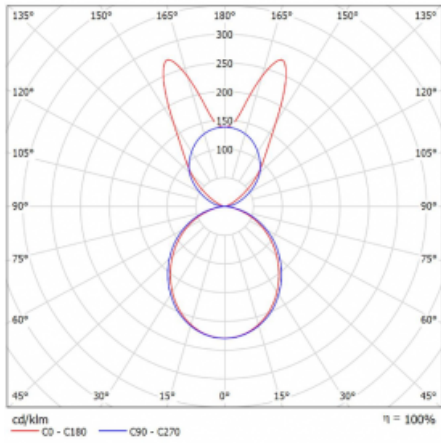

# Lina45-S

145S-5B1K-25GHE/840, S

EPD®

Imagine a linear luminaire that can satisfy all your needs: it meets UGR, has high efficiency and you can build it to your specifications. And it looks great too. The Lina45-S offers opal, microprism and optical grille variants, so it can easily meet both UGR under 19 at 4300 lm luminous flux. It is a great solution for visually demanding spaces, as it even meets UGR under 16 in some variants. In addition, you can complement the modular luminaire with a Vali55 relay module, a Rundo circular luminaire or 2 - 3 CUBE reflectors. The indirect lighting component is provided by a clear plexiglass module or a batwing diffuser, which creates a more even illumination of the ceiling. A welcome feature is also the possibility of a curtain at the joint of the profiles, which are also fitted with caps to prevent even minimal draughts. The individual segments are easily connected using connectors and plugged into 230 V.

Type of installation	Suspended
Light distribution	Direct-indirect wide-lighting distribution
Luminaire shape	Linear
Colour of the luminaires	Silver
Material	Aluminium
Lifetime	L80/B20 50 000 hours
Warranty	5 years
Description of luminaires	Luminaire suspended
item description	D/I - 57/43
Dimensions	1403 mm × 47 mm × 69 mm
Light source	LED MODUL
Type of optical system	Opal diffuser
Luminous flux*	8530 lm
Colour Temperature	4000 K cool white
Luminous efficacy	153 lm/W
MacAdam Light source	3
Colour rendering index	80
UGR max. X=4H Y=8H, $\rho=70,50,20$	24.3

## Curve

Luminaire power input\* 55.7 W

Connection of the luminaires ON/OFF

Electrical voltage 220-240V

Frequency 50/60Hz

⊕ CE IP 20

\* $\pm 10\%$