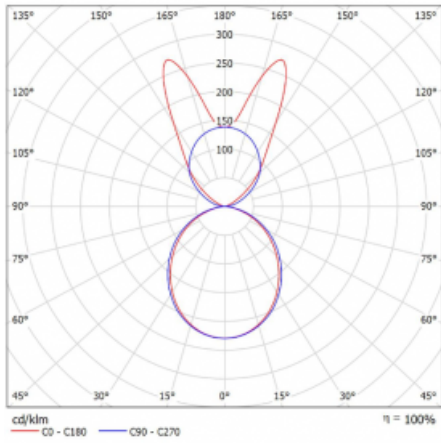

Curve

Luminaire power input 55.7 W $\pm$ 10 %

Connection of the luminaires Electronic ballast non-dimmable

Electrical voltage 220-240V

Frequency 50/60Hz

⊕ CE IP 20