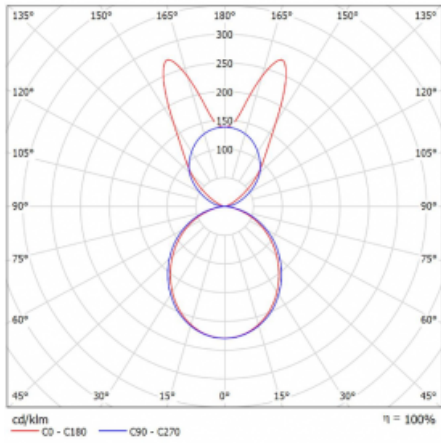

# Lina45-S

145S-5B1K-25GHD/840, S

**EPD®**

Imagine a linear luminaire that can satisfy all your needs: it meets UGR, has high efficiency and you can build it to your specifications. And it looks great too. The Lina45-S offers opal, microprism and optical grille variants, so it can easily meet both UGR under 19 at 4300 lm luminous flux. It is a great solution for visually demanding spaces, as it even meets UGR under 16 in some variants. In addition, you can complement the modular luminaire with a Vali55 relay module, a Rundo circular luminaire or 2 - 3 CUBE reflectors. The indirect lighting component is provided by a clear plexiglass module or a batwing diffuser, which creates a more even illumination of the ceiling. A welcome feature is also the possibility of a curtain at the joint of the profiles, which are also fitted with caps to prevent even minimal draughts. The individual segments are easily connected using connectors and plugged into 230 V.

Type of installation	Suspended
Light distribution	Direct-indirect wide-lighting distribution
Luminaire shape	Linear
Colour of the luminaires	Silver
Material	Aluminium
Lifetime	L80/B20 50 000 hours
Warranty	5 years
Description of luminaires	Luminaire suspended
item description	D/I - 57/43
Dimensions	1403 mm × 47 mm × 69 mm
Light source	LED MODUL
Type of optical system	Opal diffuser
Luminous flux*	8530 lm
Colour Temperature	4000 K cool white
Luminous efficacy	153 lm/W
MacAdam Light source	3
Colour rendering index	80
UGR max. X=4H Y=8H, $\rho=70,50,20$	24.3

## Curve

Luminaire power input\* 55.7 W

Connection of the luminaires DALI

Electrical voltage 220-240V

Frequency 50/60Hz

 **CE** IP 20

\* $\pm 10\%$