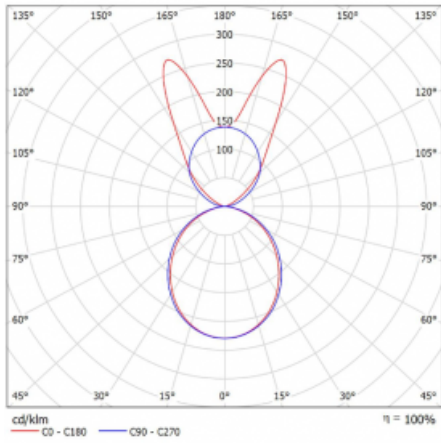

Curve

Luminaire power input 35.3 W ± 10 %

Connection of the luminaires Electronic ballast non-dimmable with 3h emergency

Electrical voltage 220-240V

Frequency 50/60Hz

⊕ CE IP 20