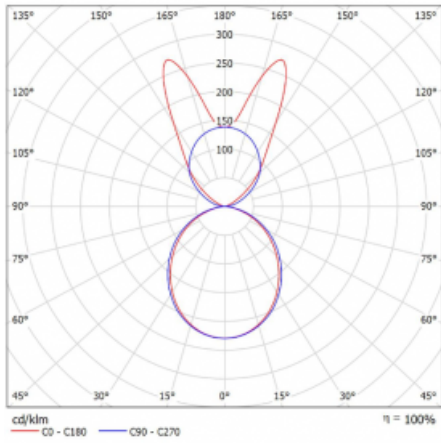

Curve

Luminaire power input* 35.3 W

Connection of the luminaires ON/OFF + 1h emergency

Electrical voltage 220-240V

Frequency 50/60Hz

⊕ CE IP 20

* $\pm 10\%$