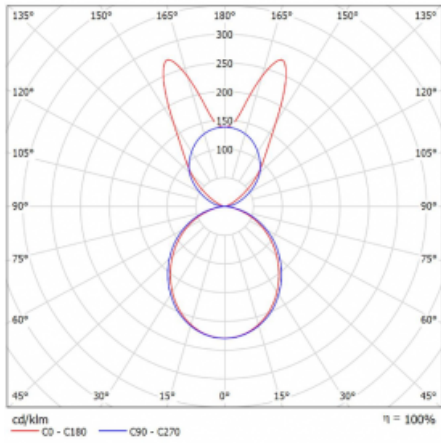

# Lina45-S

145S-5B1K-25GGE/840, B

EPD®

Imagine a linear luminaire that can satisfy all your needs: it meets UGR, has high efficiency and you can build it to your specifications. And it looks great too. The Lina45-S offers opal, microprism and optical grille variants, so it can easily meet both UGR under 19 at 4300 lm luminous flux. It is a great solution for visually demanding spaces, as it even meets UGR under 16 in some variants. In addition, you can complement the modular luminaire with a Vali55 relay module, a Rundo circular luminaire or 2 - 3 CUBE reflectors. The indirect lighting component is provided by a clear plexiglass module or a batwing diffuser, which creates a more even illumination of the ceiling. A welcome feature is also the possibility of a curtain at the joint of the profiles, which are also fitted with caps to prevent even minimal draughts. The individual segments are easily connected using connectors and plugged into 230 V.

Type of installation	Suspended
Light distribution	Direct-indirect wide-lighting distribution
Luminaire shape	Linear
Colour of the luminaires	Black
Material	Aluminium
Lifetime	L80/B20 50 000 hours
Warranty	5 years
Description of luminaires	Luminaire suspended
item description	D/I - 57/43
Dimensions	1403 mm × 47 mm × 69 mm
Light source	LED MODUL
Type of optical system	Opal diffuser
Luminous flux*	5460 lm
Colour Temperature	4000 K cool white
Luminous efficacy	155 lm/W
MacAdam Light source	3
Colour rendering index	80
UGR max. X=4H Y=8H, $\rho=70,50,20$	22.8

## Curve

Luminaire power input\* 35.3 W

Connection of the luminaires ON/OFF

Electrical voltage 220-240V

Frequency 50/60Hz

⊕ CE IP 20

\*±10 %