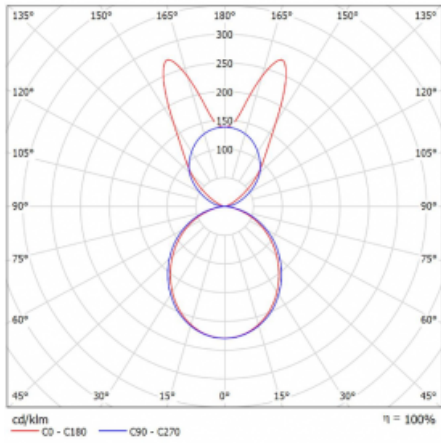

# Lina45-S

145S-5B1K-25GGD/830, W

EPD®

Imagine a linear luminaire that can satisfy all your needs: it meets UGR, has high efficiency and you can build it to your specifications. And it looks great too. The Lina45-S offers opal, microprism and optical grille variants, so it can easily meet both UGR under 19 at 4300 lm luminous flux. It is a great solution for visually demanding spaces, as it even meets UGR under 16 in some variants. In addition, you can complement the modular luminaire with a Vali55 relay module, a Rundo circular luminaire or 2 - 3 CUBE reflectors. The indirect lighting component is provided by a clear plexiglass module or a batwing diffuser, which creates a more even illumination of the ceiling. A welcome feature is also the possibility of a curtain at the joint of the profiles, which are also fitted with caps to prevent even minimal draughts. The individual segments are easily connected using connectors and plugged into 230 V.

Type of installation	Suspended
Light distribution	Direct-indirect wide-lighting distribution
Luminaire shape	Linear
Colour of the luminaires	White
Material	Aluminium
Lifetime	L80/B20 50 000 hours
Warranty	60 months
Description of luminaires	Luminaire suspended
item description	D/I - 57/43
Dimensions	1403 mm × 47 mm × 69 mm
Light source	LED MODUL
Type of optical system	Opal diffuser
Luminous flux	5240 lm ± 10 %
Colour Temperature	3000 K warm white
Luminous efficacy	148 lm/W
MacAdam Light source	3
Colour rendering index	80
UGR max. X=4H Y=8H, $\rho=70,50,20$	22.6

## Curve

Luminaire power input 35.3 W  $\pm$  10 %

Connection of the luminaires DALI dimmable

Electrical voltage 220-240V

Frequency 50/60Hz

⊕ CE IP 20