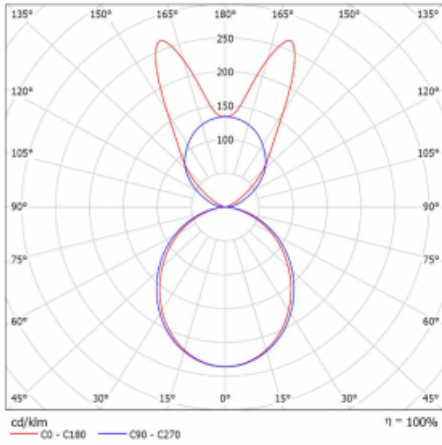

Curve

Luminaire power input 43.6 W $\pm$ 10 %

Connection of the luminaires Electronic ballast non-dimmable

Electrical voltage 220-240V

Frequency 50/60Hz

⊕ CE IP 20