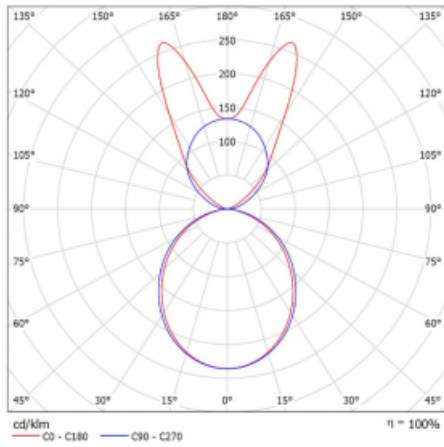

Curve

Luminaire power input 43.6 W $\pm$ 10 %

Connection of the luminaires Electronic ballast non-dimmable

Electrical voltage 220-240V

Frequency 50/60Hz

⊕ CE IP 20