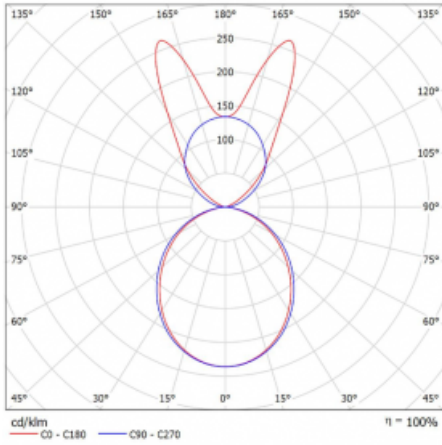

# Lina45-S

145S-5B1K-20GHE/840, S

**EPD®**

Imagine a linear luminaire that can satisfy all your needs: it meets UGR, has high efficiency and you can build it to your specifications. And it looks great too. The Lina45-S offers opal, microprism and optical grille variants, so it can easily meet both UGR under 19 at 4300 lm luminous flux. It is a great solution for visually demanding spaces, as it even meets UGR under 16 in some variants. In addition, you can complement the modular luminaire with a Vali55 relay module, a Rundo circular luminaire or 2 - 3 CUBE reflectors. The indirect lighting component is provided by a clear plexiglass module or a batwing diffuser, which creates a more even illumination of the ceiling. A welcome feature is also the possibility of a curtain at the joint of the profiles, which are also fitted with caps to prevent even minimal draughts. The individual segments are easily connected using connectors and plugged into 230 V.

Type of installation	Suspended
Light distribution	Direct-indirect wide-lighting distribution
Luminaire shape	Linear
Colour of the luminaires	Silver
Material	Aluminium
Lifetime	L80/B20 50 000 hours
Warranty	5 years
Description of luminaires	Luminaire suspended
item description	D/I - 59/41
Dimensions	1122 mm × 47 mm × 69 mm
Light source	LED MODUL
Type of optical system	Opal diffuser
Luminous flux*	6640 lm
Colour Temperature	4000 K cool white
Luminous efficacy	152 lm/W
MacAdam Light source	3
Colour rendering index	80
UGR max. X=4H Y=8H, $\rho=70,50,20$	24.5

## Curve

Luminaire power input\* 43.6 W

Connection of the luminaires ON/OFF

Electrical voltage 220-240V

Frequency 50/60Hz

⊕ CE IP 20

\* $\pm 10\%$