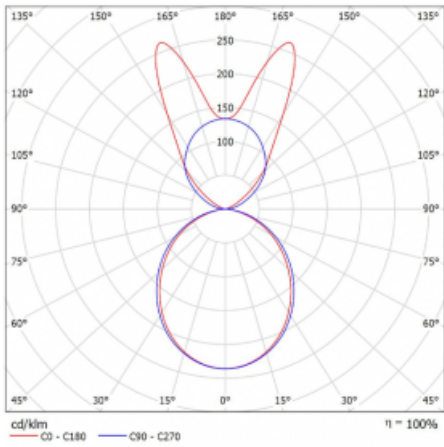

Curve

Luminaire power input 43.6 W $\pm$ 10 %

Connection of the luminaires Electronic ballast non-dimmable

Electrical voltage 220-240V

Frequency 50/60Hz

⊕ CE IP 20