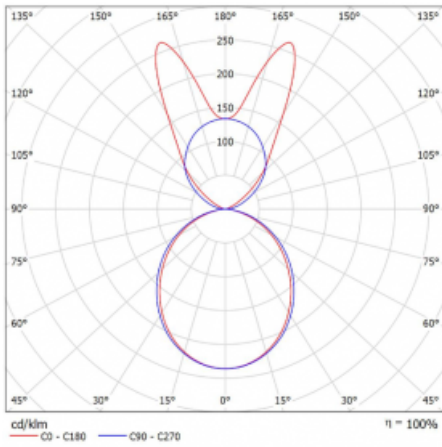

# Lina45-S

145S-5B1K-20GHD/840, B

**EPD<sup>®</sup>**

Imagine a linear luminaire that can satisfy all your needs: it meets UGR, has high efficiency and you can build it to your specifications. And it looks great too. The Lina45-S offers opal, microprism and optical grille variants, so it can easily meet both UGR under 19 at 4300 lm luminous flux. It is a great solution for visually demanding spaces, as it even meets UGR under 16 in some variants. In addition, you can complement the modular luminaire with a Vali55 relay module, a Rundo circular luminaire or 2 - 3 CUBE reflectors. The indirect lighting component is provided by a clear plexiglass module or a batwing diffuser, which creates a more even illumination of the ceiling. A welcome feature is also the possibility of a curtain at the joint of the profiles, which are also fitted with caps to prevent even minimal draughts. The individual segments are easily connected using connectors and plugged into 230 V.

Type of installation	Suspended
Light distribution	Direct-indirect wide-lighting distribution
Luminaire shape	Linear
Colour of the luminaires	Black
Material	Aluminium
Lifetime	L80/B20 50 000 hours
Warranty	5 years
Description of luminaires	Luminaire suspended
item description	D/I - 59/41
Dimensions	1122 mm × 47 mm × 69 mm
Light source	LED MODUL
Type of optical system	Opal diffuser
Luminous flux*	6640 lm
Colour Temperature	4000 K cool white
Luminous efficacy	152 lm/W
MacAdam Light source	3
Colour rendering index	80
UGR max. X=4H Y=8H, $\rho=70,50,20$	24.5

## Curve

Luminaire power input\* 43.6 W

Connection of the luminaires DALI

Electrical voltage 220-240V

Frequency 50/60Hz

⊕ CE IP 20

\*±10 %