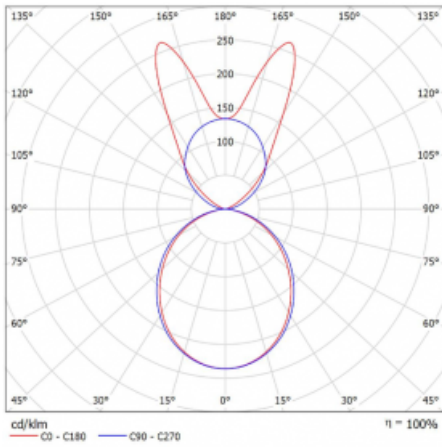

Curve

Luminaire power input 27.4 W $\pm$ 10 %

Connection of the luminaires Electronic ballast non-dimmable with 1h emergency

Electrical voltage 220-240V

Frequency 50/60Hz

⊕ CE IP 20