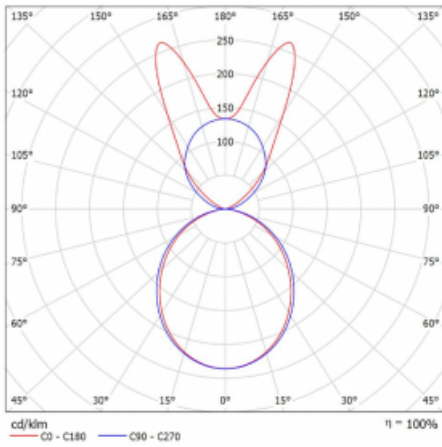

Curve

Luminaire power input 27.4 W ± 10 %

Connection of the luminaires Electronic ballast non-dimmable

Electrical voltage 220-240V

Frequency 50/60Hz

⊕ CE IP 20