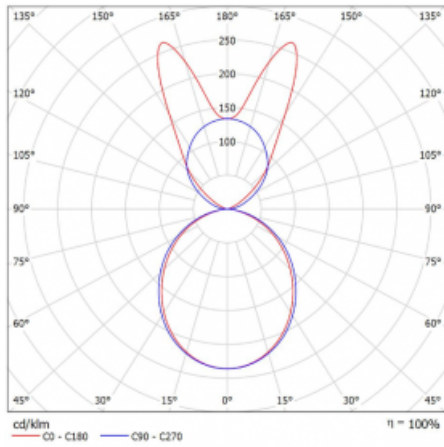

# Lina45-S

145S-5B1K-20GGD/840, S

EPD®

Imagine a linear luminaire that can satisfy all your needs: it meets UGR, has high efficiency and you can build it to your specifications. And it looks great too. The Lina45-S offers opal, microprism and optical grille variants, so it can easily meet both UGR under 19 at 4300 lm luminous flux. It is a great solution for visually demanding spaces, as it even meets UGR under 16 in some variants. In addition, you can complement the modular luminaire with a Vali55 relay module, a Rundo circular luminaire or 2 - 3 CUBE reflectors. The indirect lighting component is provided by a clear plexiglass module or a batwing diffuser, which creates a more even illumination of the ceiling. A welcome feature is also the possibility of a curtain at the joint of the profiles, which are also fitted with caps to prevent even minimal draughts. The individual segments are easily connected using connectors and plugged into 230 V.

Type of installation	Suspended
Light distribution	Direct-indirect wide-lighting distribution
Luminaire shape	Linear
Colour of the luminaires	Silver
Material	Aluminium
Lifetime	L80/B20 50 000 hours
Warranty	5 years
Description of luminaires	Luminaire suspended
item description	D/I - 59/41
Dimensions	1122 mm × 47 mm × 69 mm
Light source	LED MODUL
Type of optical system	Opal diffuser
Luminous flux*	4250 lm
Colour Temperature	4000 K cool white
Luminous efficacy	155 lm/W
MacAdam Light source	3
Colour rendering index	80
UGR max. X=4H Y=8H, $\rho=70,50,20$	22.9

## Curve

Luminaire power input\* 27.4 W

Connection of the luminaires DALI

Electrical voltage 220-240V

Frequency 50/60Hz

⊕ CE IP 20

\*±10 %