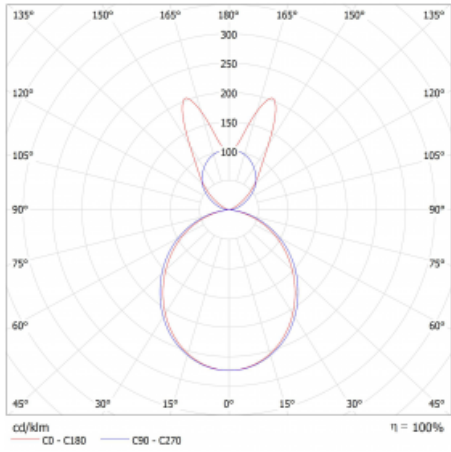

# Lina45-S

145S-5B1K-20GED/840, W

EPD®

Imagine a linear luminaire that can satisfy all your needs: it meets UGR, has high efficiency and you can build it to your specifications. And it looks great too. The Lina45-S offers opal, microprism and optical grille variants, so it can easily meet both UGR under 19 at 4300 lm luminous flux. It is a great solution for visually demanding spaces, as it even meets UGR under 16 in some variants. In addition, you can complement the modular luminaire with a Vali55 relay module, a Rundo circular luminaire or 2 - 3 CUBE reflectors. The indirect lighting component is provided by a clear plexiglass module or a batwing diffuser, which creates a more even illumination of the ceiling. A welcome feature is also the possibility of a curtain at the joint of the profiles, which are also fitted with caps to prevent even minimal draughts. The individual segments are easily connected using connectors and plugged into 230 V.

Type of installation	Suspended
Light distribution	Direct-indirect wide-lighting distribution
Luminaire shape	Linear
Colour of the luminaires	White
Material	Aluminium
Lifetime	L80/B20 50 000 hours
Warranty	5 years
Description of luminaires	Luminaire suspended
Dimensions	1122 mm × 47 mm × 69 mm
Light source	LED MODUL
Type of optical system	Opal diffuser
Luminous flux*	2410 lm
Colour Temperature	4000 K cool white
Luminous efficacy	160 lm/W
MacAdam Light source	3
Colour rendering index	80
UGR max. X=4H Y=8H, ρ=70,50,20	21

## Curve

Luminaire power input\* 15.1 W

Connection of the luminaires DALI

Electrical voltage 220-240V

Frequency 50/60Hz

 **CE** IP 20

\* $\pm 10\%$